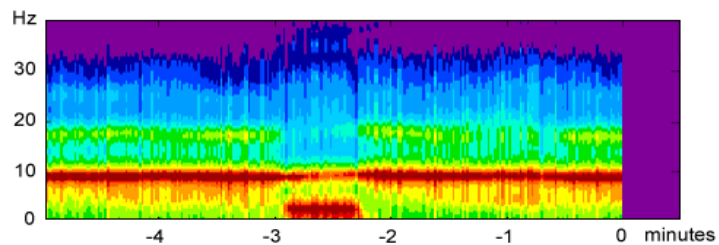

EEGWatch Real Time

Sleep Monitoring Software

Revealing sleep structure.

- Discover Sleep Structure in Real Time
- Single Channel

Fast and reproducible ●
At a Glance Sleep View ●

PHYSIP
6, rue Gobert
75011 Paris, France
+33 1 42 17 00 10
aseega@physip.fr
www.physip.fr

Physiological Signal Processing Research

Real Time, Continuous EEG Monitoring

- Highlighted EEG power distribution
- Rapid interpretation by paramedics
- Easier to read than conventional displays

EEGWatch recent hours overview

EEGWatch continuous zoom-in view

Applications

- Sleep centers
- Post-op recovery, ICU, Anaesthesia monitoring
- Telemedicine