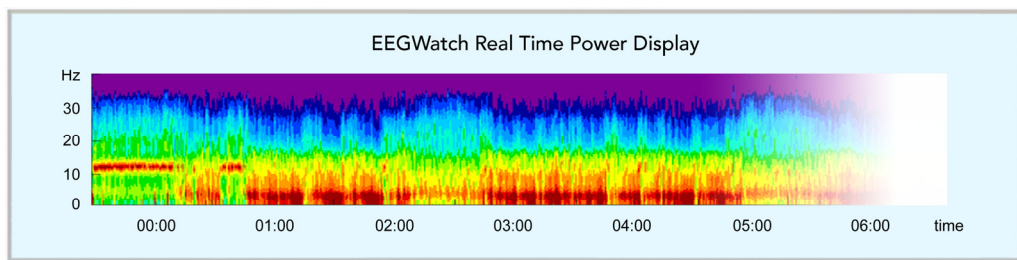

EEGWatch Real Time

Sleep Monitoring Software

Revealing sleep structure.

- Discover Sleep Structure in Real Time
- Single Channel

Fast and reproducible ●
At a Glance Sleep View ●

PHYSIP
6, rue Gobert
75011 Paris, France
+33 1 42 17 00 10
aseega@physip.fr
www.physip.fr

Physiological Signal Processing Research

Real Time, Continuous EEG Monitoring

- Highlighted EEG power distribution
- Rapid interpretation by paramedics
- Easier to read than conventional displays

EEGWatch recent hours overview

EEGWatch continuous zoom-in view

Applications

- Sleep centers
- Post-op recovery, ICU, Anaesthesia monitoring
- Telemedicine