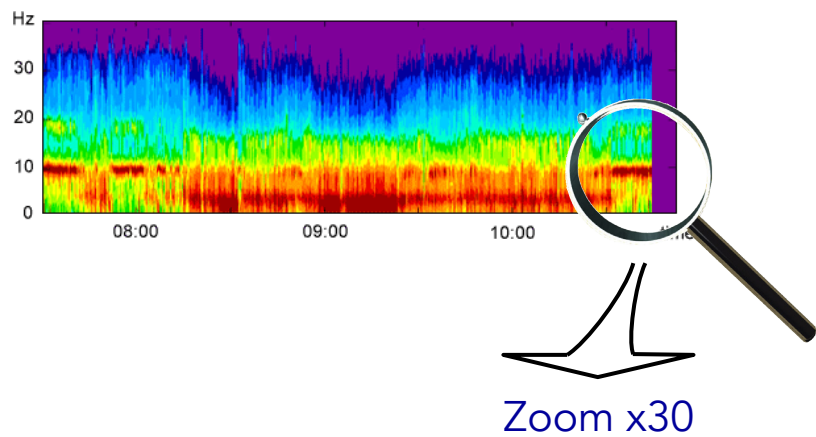

EEGWatch Real Time

Sleep Monitoring Software

Revealing sleep structure.

- Discover Sleep Structure in Real Time
- Single Channel

Fast and reproducible ●
At a Glance Sleep View ●

PHYSIP
6, rue Gobert
75011 Paris, France
+33 1 42 17 00 10
aseega@physip.fr
www.physip.fr

Physiological Signal Processing Research

Real Time, Continuous EEG Monitoring

- Highlighted EEG power distribution
- Rapid interpretation by paramedics
- Easier to read than conventional displays

EEGWatch recent hours overview

EEGWatch continuous zoom-in view

Applications

- Sleep centers
- Post-op recovery, ICU, Anaesthesia monitoring
- Telemedicine